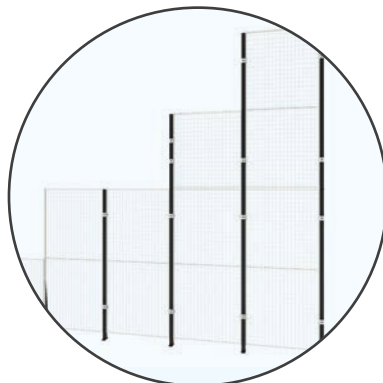

# New! X-Store 2.0

- ✓ New **fast and unique way to attach panels to posts**
- ✓ **Wide range of locks and doors** (same range as for Axellent X-Guard)
- ✓ **Remove a panel without affecting** the adjacent panels
- ✓ **Build right up to the ceiling**
- ✓ **In stock from January 2020**
- ✓ Available in **SnapperWorks from January 2020**
- ✓ **Modular concept** – custom height and width
- ✓ New **floor fitting design** – combine with **posts** of standard height for **cost efficiency**

Remove/move a panel without affecting the adjacent panels

X-Store 2.0 grows with you – in both height and width

Attach panels to posts quickly and with great results

# More new features! X-Store 2.0 X-Store Ceiling

- ✓ **Flexible posts** – build in 3 different directions, including corners
  - ✓ **Easily adjust the height** of the panels
  - ✓ **New joint** for easier and stronger vertical constructions
  - ✓ **Clearly marked entrances and exits** with different wall and door panel colours
  - ✓ **Made-to-measure installations** with cutting kits and adjustable panel inserts
- ✓ **Max. width 6 m**
  - ✓ **Unlimited length**
  - ✓ Available in **SnapperWorks** from **January 2020**

Building higher panel walls is easy

Show the way with colour. The door panel is black while the mesh walls are light grey

Attach panels to posts quickly and with great results