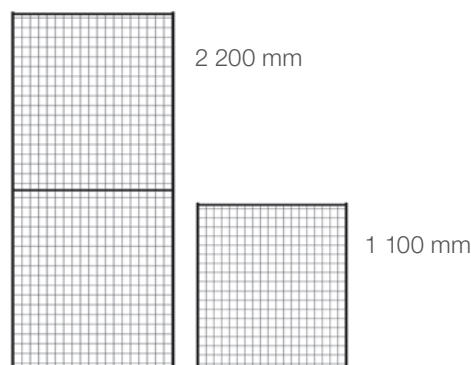

Building higher panel walls is easy

Show the way with colour. The door panel is black while the mesh walls are light grey

Attach panels to posts quickly and with great results

### X-Store 2.0

Vertical tubing	19x19
Horizontal tubing	15x15
Posts	50x50, 70x70 or low floor fitting
Vertical wires	Ø 3
Horizontal wires	Ø 2.5
Mesh aperture	50x60
Coating	Phosphate/Epoxy paint
Colour, mesh panel	Light grey RAL 9018
Colour, post	Black RAL 9011

## Mesh panels, Light grey (RAL 9018)

Height, mm	Width, mm
2 200	250, 400, 700, 1 000, 1 200 or 1 500
1 100	250, 400, 700, 1 000, 1 200 or 1 500

Build up to 4.5 metres in height with no additional reinforcement