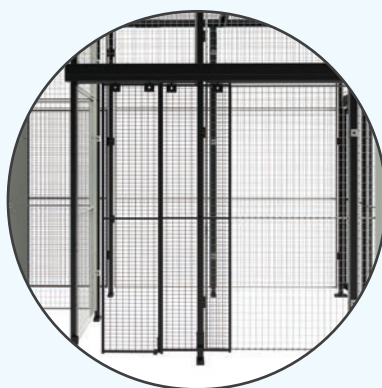

# New! X-Store 2.0

- ✓ New **fast and unique way to attach panels to posts**
- ✓ **Wide range of locks and doors** (same range as for Axellent X-Guard)
- ✓ **Remove a panel without affecting** the adjacent panels
- ✓ **Build right up to the ceiling**
- ✓ **In stock from January 2020**
- ✓ Available in **SnapperWorks from January 2020**
- ✓ **Modular concept** – custom height and width
- ✓ New **floor fitting design** – combine with **posts** of standard height for **cost efficiency**

Remove/move a panel without affecting the adjacent panels

X-Store 2.0 grows with you – in both height and width

Attach panels to posts quickly and with great results

# More new features! X-Store 2.0 X-Store Ceiling

- ✓ **Flexible posts** – build in 3 different directions, including corners
  - ✓ **Easily adjust the height** of the panels
  - ✓ **New joint** for easier and stronger vertical constructions
  - ✓ **Clearly marked entrances and exits** with different wall and door panel colours
  - ✓ **Made-to-measure installations** with cutting kits and adjustable panel inserts
- ✓ **Max. width 6 m**
  - ✓ **Unlimited length**
  - ✓ Available in **SnapperWorks** from **January 2020**

Building higher panel walls is easy

Show the way with colour. The door panel is black while the mesh walls are light grey

Attach panels to posts quickly and with great results