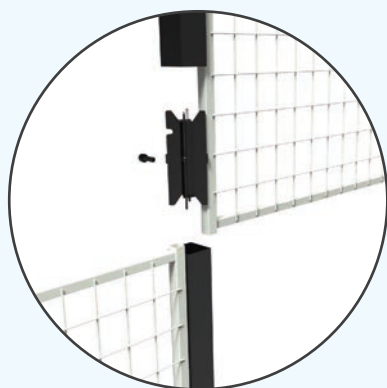

# New! X-Store 2.0

- ✓ New **fast and unique way to attach panels to posts**
- ✓ **Wide range of locks and doors** (same range as for Axellent X-Guard)
- ✓ **Remove a panel without affecting** the adjacent panels
- ✓ **Build right up to the ceiling**
- ✓ **In stock from January 2020**
- ✓ Available in **SnapperWorks from January 2020**
- ✓ **Modular concept** – custom height and width
- ✓ New **floor fitting design** – combine with **posts** of standard height for **cost efficiency**

Remove/move a panel without affecting the adjacent panels

X-Store 2.0 grows with you – in both height and width

Attach panels to posts quickly and with great results

# More new features! X-Store 2.0 X-Store Ceiling

- ✓ **Flexible posts** – build in 3 different directions, including corners
  - ✓ **Easily adjust the height** of the panels
  - ✓ **New joint** for easier and stronger vertical constructions
  - ✓ **Clearly marked entrances and exits** with different wall and door panel colours
  - ✓ **Made-to-measure installations** with cutting kits and adjustable panel inserts
- ✓ **Max. width 6 m**
  - ✓ **Unlimited length**
  - ✓ Available in **SnapperWorks** from **January 2020**

Building higher panel walls is easy

Show the way with colour. The door panel is black while the mesh walls are light grey

Attach panels to posts quickly and with great results