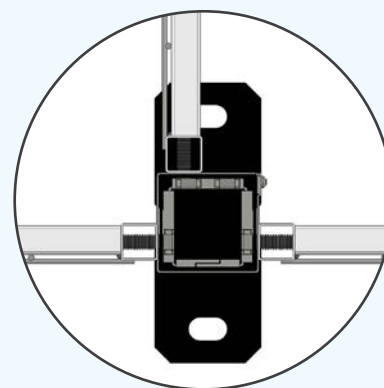

Attach panels to posts quickly and with great results

Specifications

X-Store 2.0

Vertical tubing	19x19
Horizontal tubing	15x15
Posts	50x50, 70x70 or low floor fitting
Vertical wires	Ø 3
Horizontal wires	Ø 2.5
Mesh aperture	50x60
Coating	Phosphate/Epoxy paint
Colour, mesh panel	Light grey RAL 9018
Colour, post	Black RAL 9011

Mesh panels, Light grey (RAL 9018)

Height, mm	Width, mm
2 200	250, 400, 700, 1 000, 1 200 or 1 500
1 100	250, 400, 700, 1 000, 1 200 or 1 500