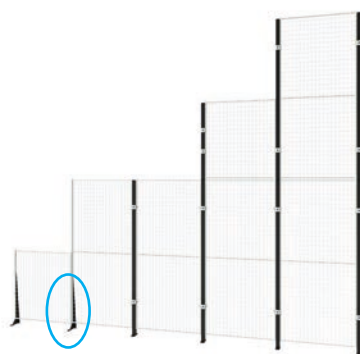

Build up to 4.5 metres in height with no additional reinforcement

New floor fitting design – combine with posts of standard height for cost efficiency

Haberkorn s.r.o.

Generála Vlachého 305
747 62 Mokré Lazce
Česká republika

Centrála:

tel.: +420 553 757 111
fax: +420 553 757 101
info@haberkorn.cz
www.haberkorn.cz

HABERKORN

divize Oplocení:

tel.: +420 553 757 234
fax: +420 553 757 120
oploceni@haberkorn.cz
www.haberkorn.cz

Kontakt pre Slovensko:

Haberkorn s.r.o., organizačná zložka

Zavarská 10/B
917 01 Trnava
Slovenská republika

tel.: +421 335 914 600
fax: +421 335 914 601
oplotenie@haberkorn.sk
www.haberkorn.sk