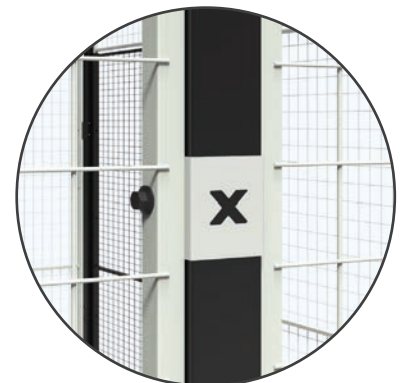

# New! X-Store 2.0

- ✓ New **fast and unique way to attach panels to posts**
- ✓ **Wide range of locks and doors** (same range as for Axellent X-Guard)
- ✓ **Remove a panel without affecting** the adjacent panels
- ✓ **Build right up to the ceiling**
- ✓ **In stock from January 2020**
- ✓ Available in **SnapperWorks from January 2020**
- ✓ **Modular concept** – custom height and width
- ✓ New **floor fitting design** – combine with **posts** of standard height for **cost efficiency**

Remove/move a panel without affecting the adjacent panels

X-Store 2.0 grows with you – in both height and width

Attach panels to posts quickly and with great results

# More new features! X-Store 2.0 X-Store Ceiling

- ✓ **Flexible posts** – build in 3 different directions, including corners
  - ✓ **Easily adjust the height** of the panels
  - ✓ **New joint** for easier and stronger vertical constructions
  - ✓ **Clearly marked entrances and exits** with different wall and door panel colours
  - ✓ **Made-to-measure installations** with cutting kits and adjustable panel inserts
- ✓ **Max. width 6 m**
  - ✓ **Unlimited length**
  - ✓ Available in **SnapperWorks** from **January 2020**

Building higher panel walls is easy

Show the way with colour. The door panel is black while the mesh walls are light grey

Attach panels to posts quickly and with great results